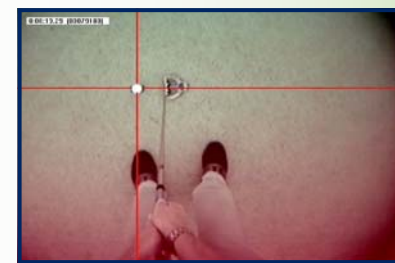

Mobile Eye

Tetherless Eyetracking System

The Mobile Eye is a truly tetherless eye tracking system for use when total freedom of movement is required and video with overlaid cursor is the desired output. This system is designed to be easily worn by an active subject. The eye tracking optics are extremely lightweight and unobtrusive and the recording device is small enough to be worn on a belt.

This system is designed for indoor or outdoor use and is compact and rugged enough to be used in many sports applications.

The Mobile Eye comes as a complete system with all necessary hardware and software. The portable DVCR can be connected directly to the PC for real time tracking in a laboratory setting. Additional optics and DVCR recorders can be purchased for use with the system allowing for multiple recordings to be made at the same time.

Mobile Eye Applications

⊙ **Market Research**

Use the Mobile Eye while walking down the aisle of a supermarket, reading signs, comparing packaging, etc.

⊙ **Driving Studies**

The Mobile Eye can be moved easily from vehicle to vehicle, is quick and easy to set up and works robustly in all lighting environments.

⊙ **Reading**

The Mobile Eye can accurately track eye movement over all types of reading material.

⊙ **Sports Training**

The Mobile Eye is tetherless, lightweight and works in all lighting conditions which makes it ideal for all types of sports training and research applications.